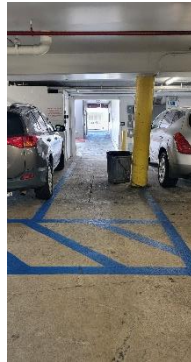

From Honolulu head West on Ala Mona Boulevard, then Nimitz Hwy. You can also enter by New Egel Café Heading South

Turn Right after Alakawa St. Into Nimitz Center

Turn Right Here

Drive Stright to Building C Covered Parking, First Two Hours are Free, Free after 6pm. Lock your doors!

Park in Customer Parking, Scan and Pay

Walk Through Here

Walk Here, Turn Right

Turn Left

Enter, Black Door

Mahalo, you made it!

Exhibit A  
 NIMITZ CENTER